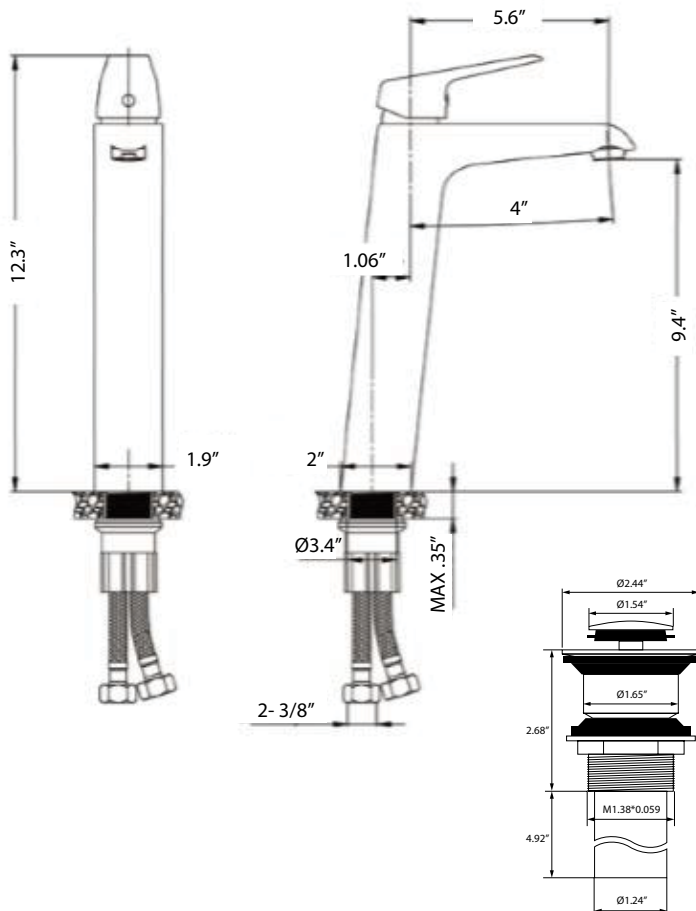

DSF-32BVE00

UPC: 813649022230

Style:

- Bathroom Vessel Faucet
- Single Handle

Installation Type:

- One Hole

Features:

- Brass Water Way
- Ceramic Disc Cartridge
- Neoperl Aerator
- Stainless Steel Braided Hose, US 3/8", 50cm Length
- Includes Non-Overflow Push Pop-Up Drain

Flow Rate:

- 1.5 gpm max @ 60 psi

Certifications:

- cUPC

Warranty:

- Lifetime Limited Warranty

Available Color/Finish

CR - Chrome
BN - Brushed Nickel
ORB - Oil Rubbed Bronze
BKBN - Black Brushed Nickel
BKNP - Black Nickel Polished
BKCR - Black & Chrome
WCR - White & Chrome